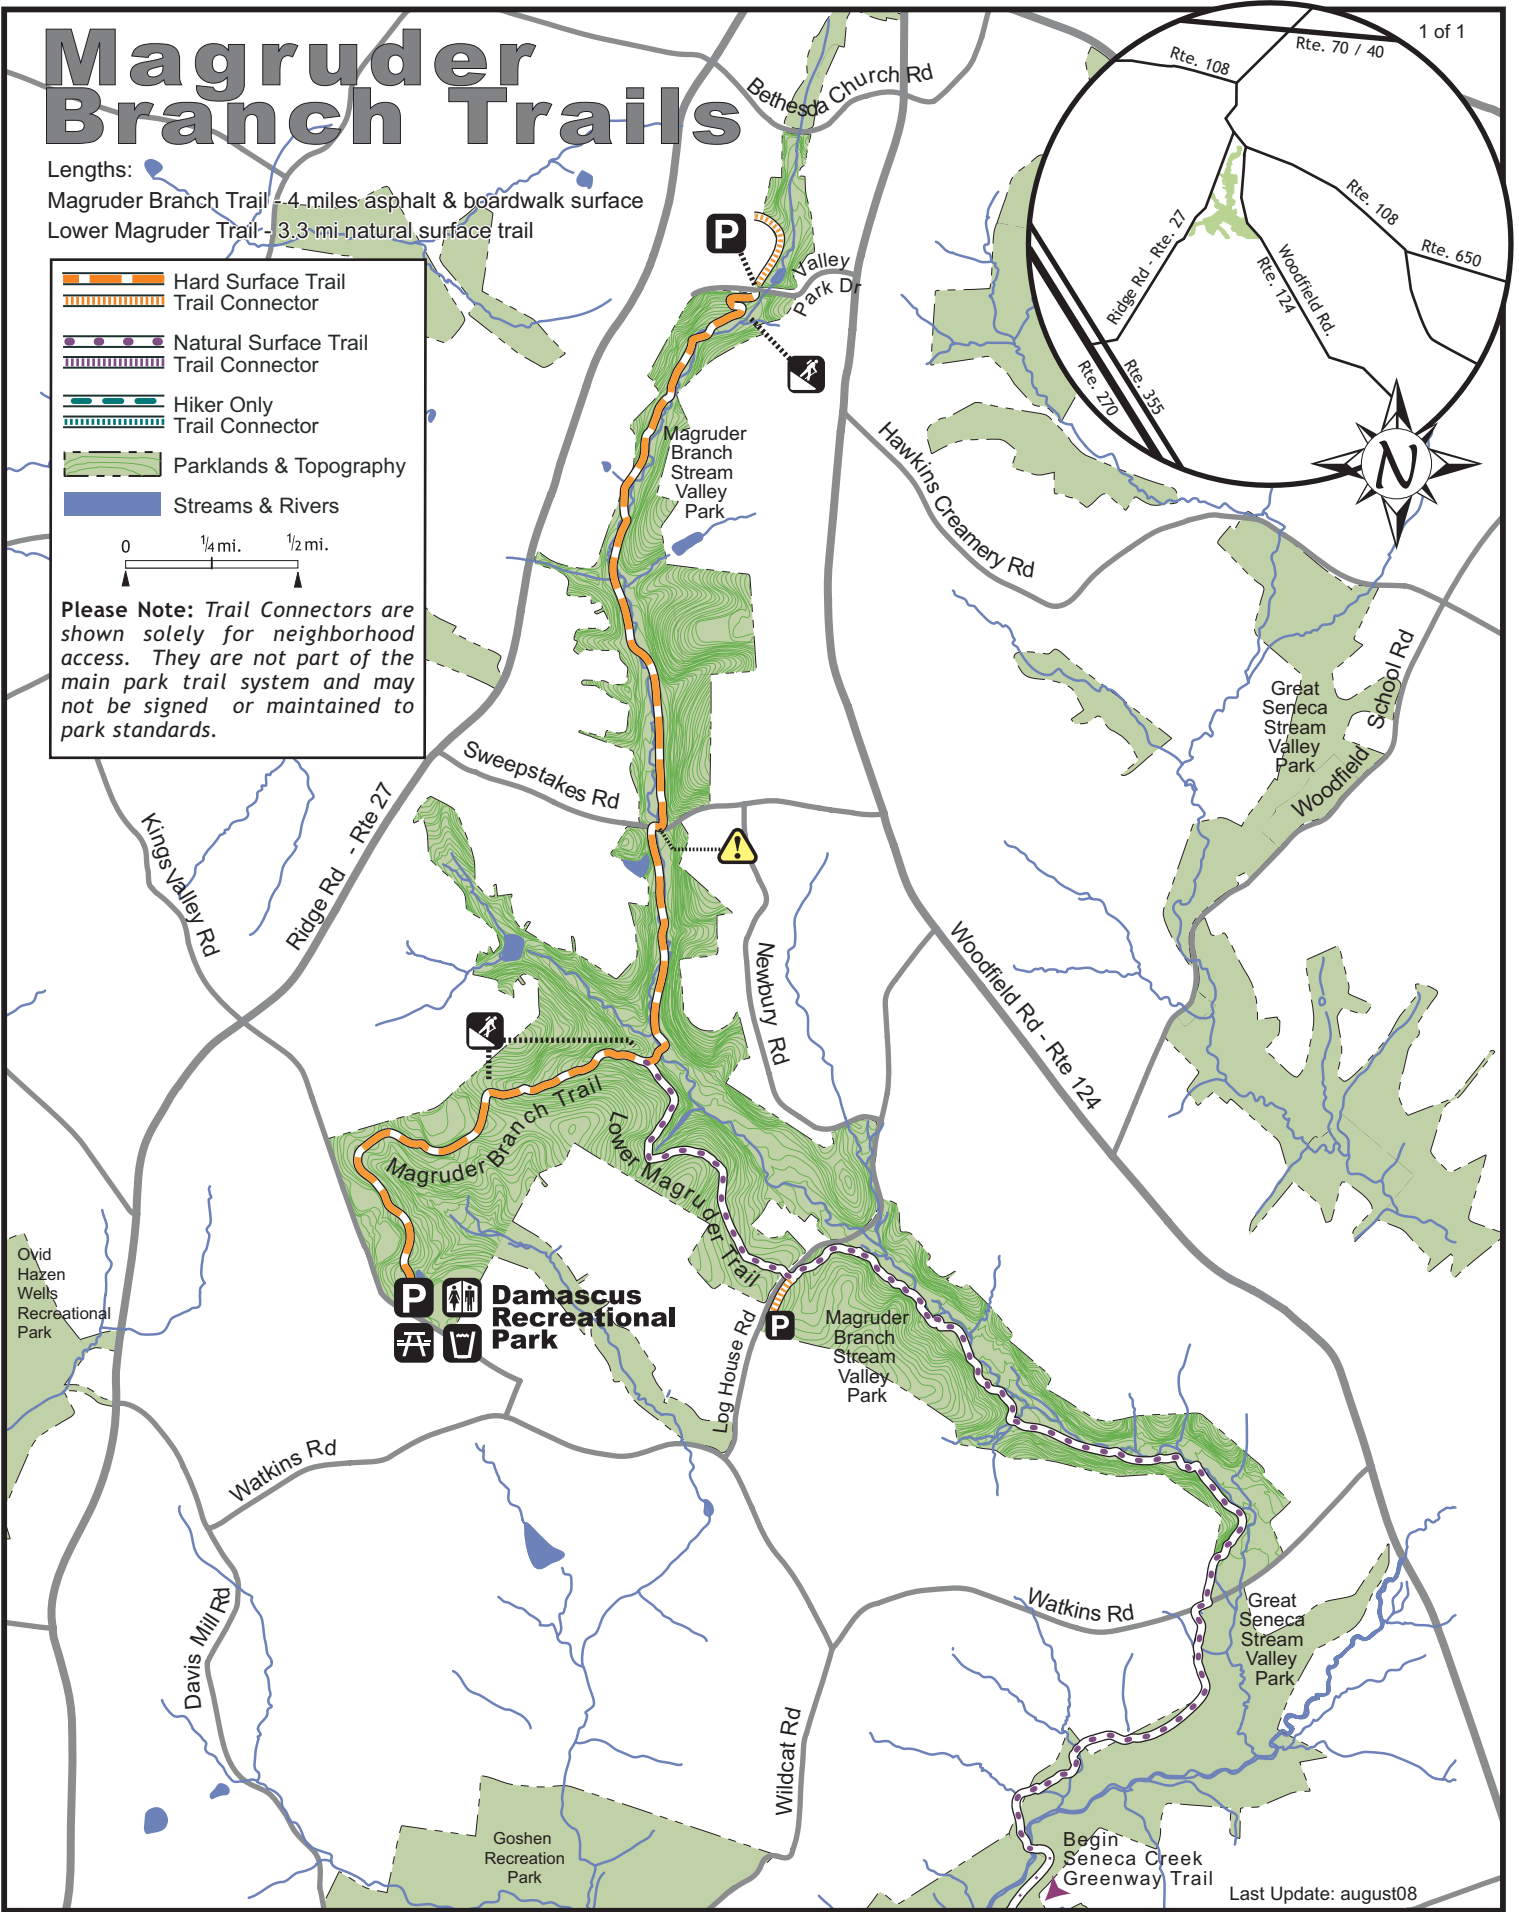

Magruder Branch Trails

Lengths:
 Magruder Branch Trail - 4 miles asphalt & boardwalk surface
 Lower Magruder Trail - 3.3 mi natural surface trail

	Hard Surface Trail
	Trail Connector
	Natural Surface Trail
	Trail Connector
	Hiker Only Trail Connector
	Parklands & Topography
	Streams & Rivers

0 1/4 mi. 1/2 mi.

Please Note: Trail Connectors are shown solely for neighborhood access. They are not part of the main park trail system and may not be signed or maintained to park standards.

- Steep Slope
- Parking
- Bathrooms
- Use extreme caution crossing roads
- Drinking Water
- Phone
- Picnic Area