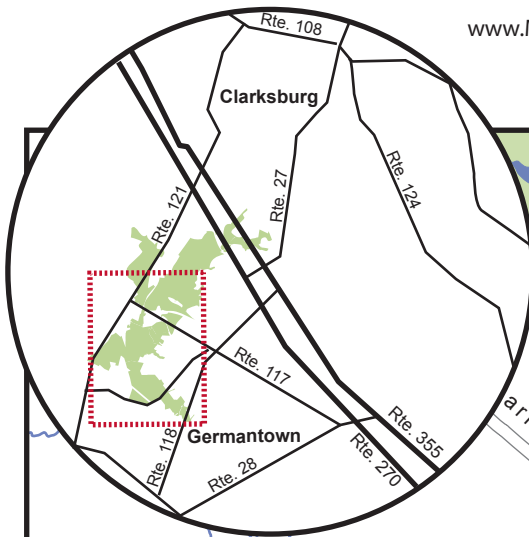

Hoyles Mill Trail

Length: 4.4 mi. of natural & 1.8 mi. hard surface trails

Updated: oct09

Trail Features

- 1.5 mi. Natural surface trail at Blackhill Rd to Clopper Rd.
- .9 mi. Clopper Rd through Boyd's Local Park to White Ground Rd.
- 1.26 mi. Hard surface trail along Hoyles Mill Rd
- 1.3 mi. Natural surface trail from Hoyles Mill Rd to South Germantown Rec. Park.
- .6 mi. South Germantown Rec. Park to Seneca State Park & Schaeffer Farm.

- Hard Surface Trail
- Hard Surface Trail Connector
- Natural Surface Trail
- Natural Surface Trail Connector
- Hiker Only Trail Connector
- Parklands & Topography
- Streams & Ponds

- Dog Exercise Area
- Accessible Trails
- Drinking Water
- Caution
- Parking
- Phone
- Bathrooms
- Picnic Area