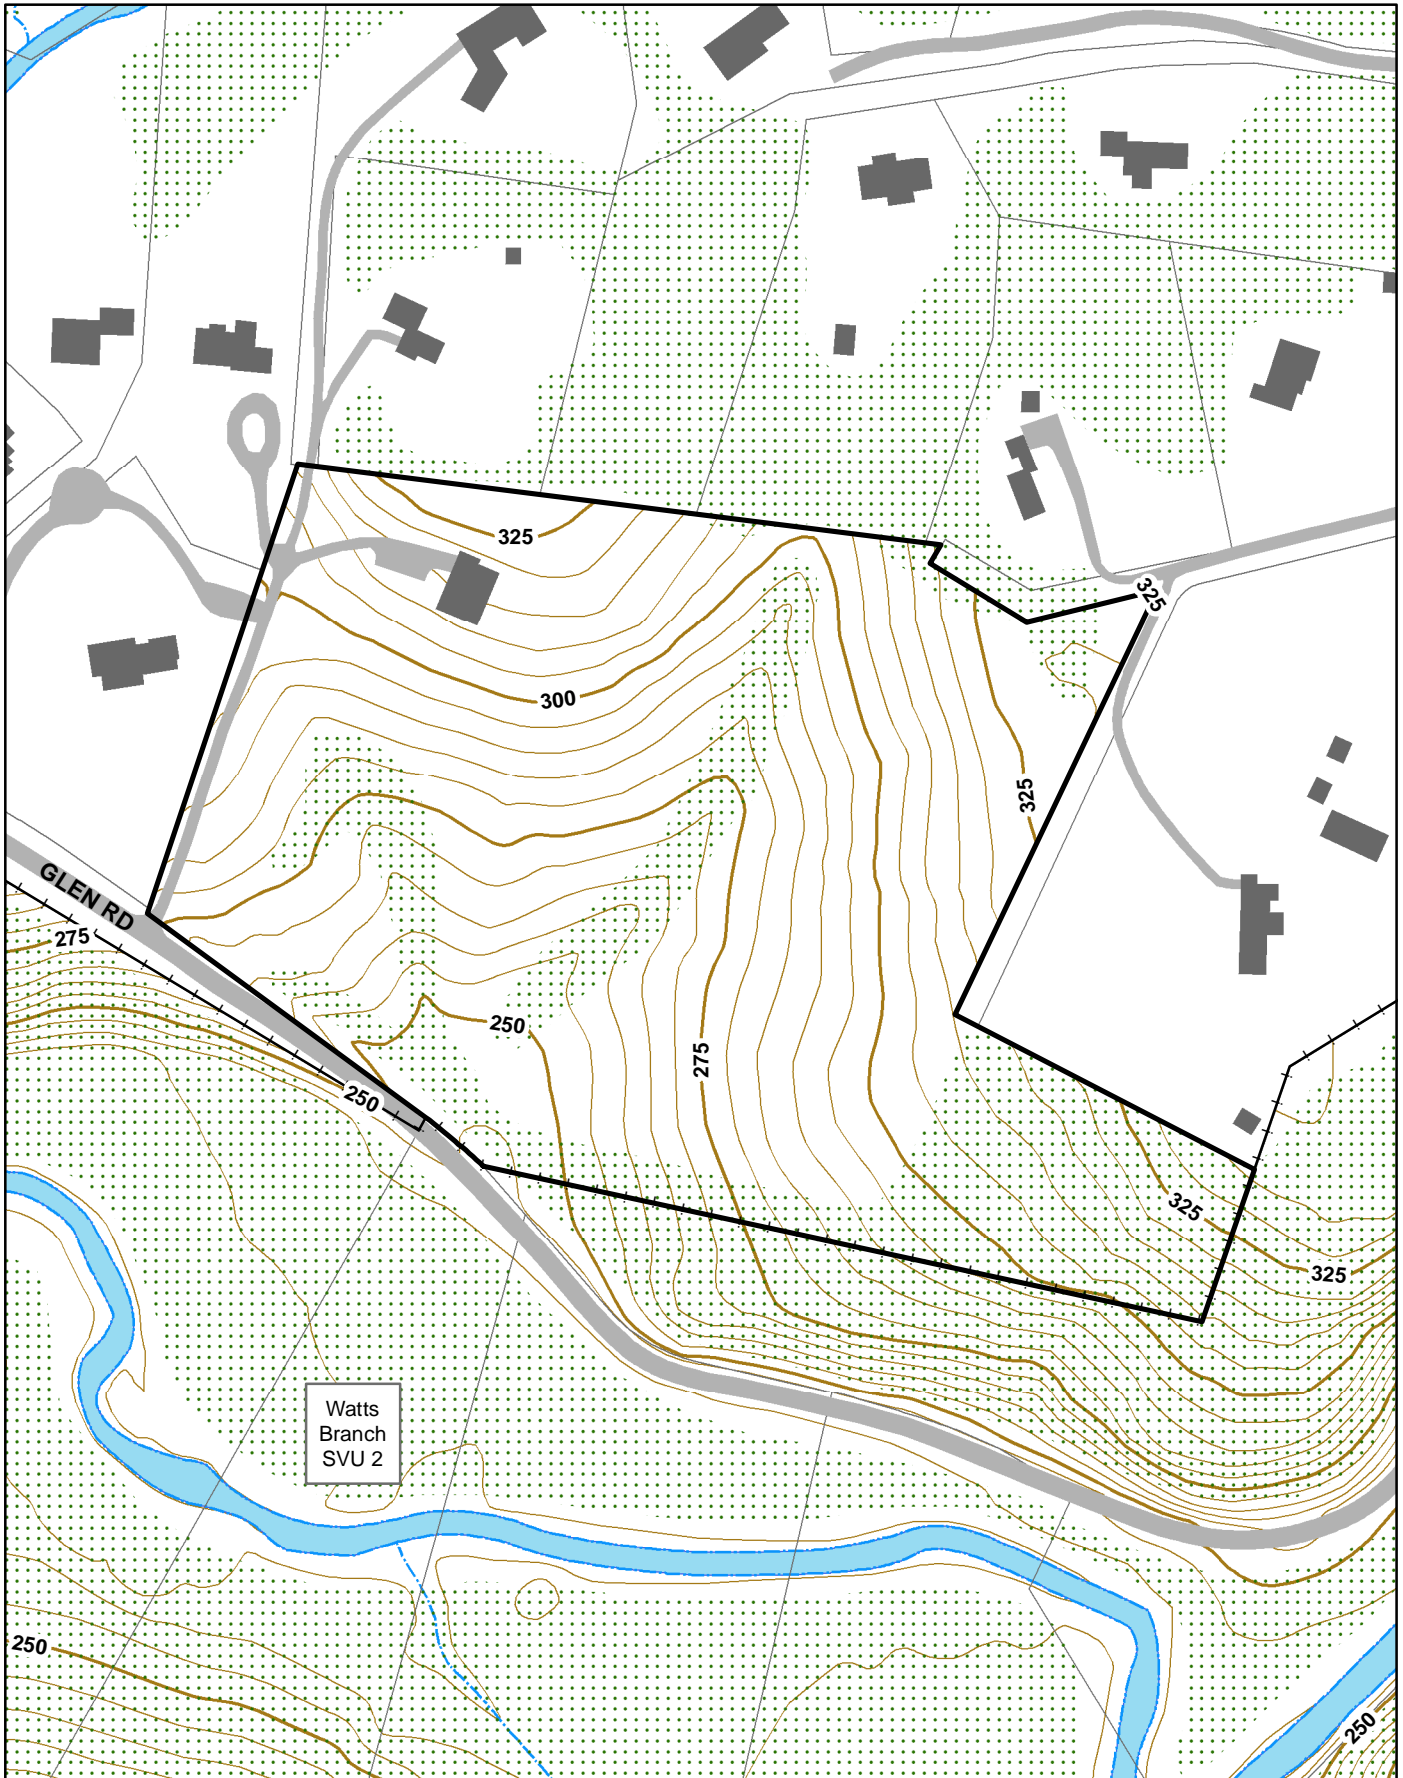

Adventure CP

10801 Glen Road, Potomac, MD 20854

MANCPCC
Acreage 14.575
Facility Code S01

Region S
Area CJ

Date 06-28-2007