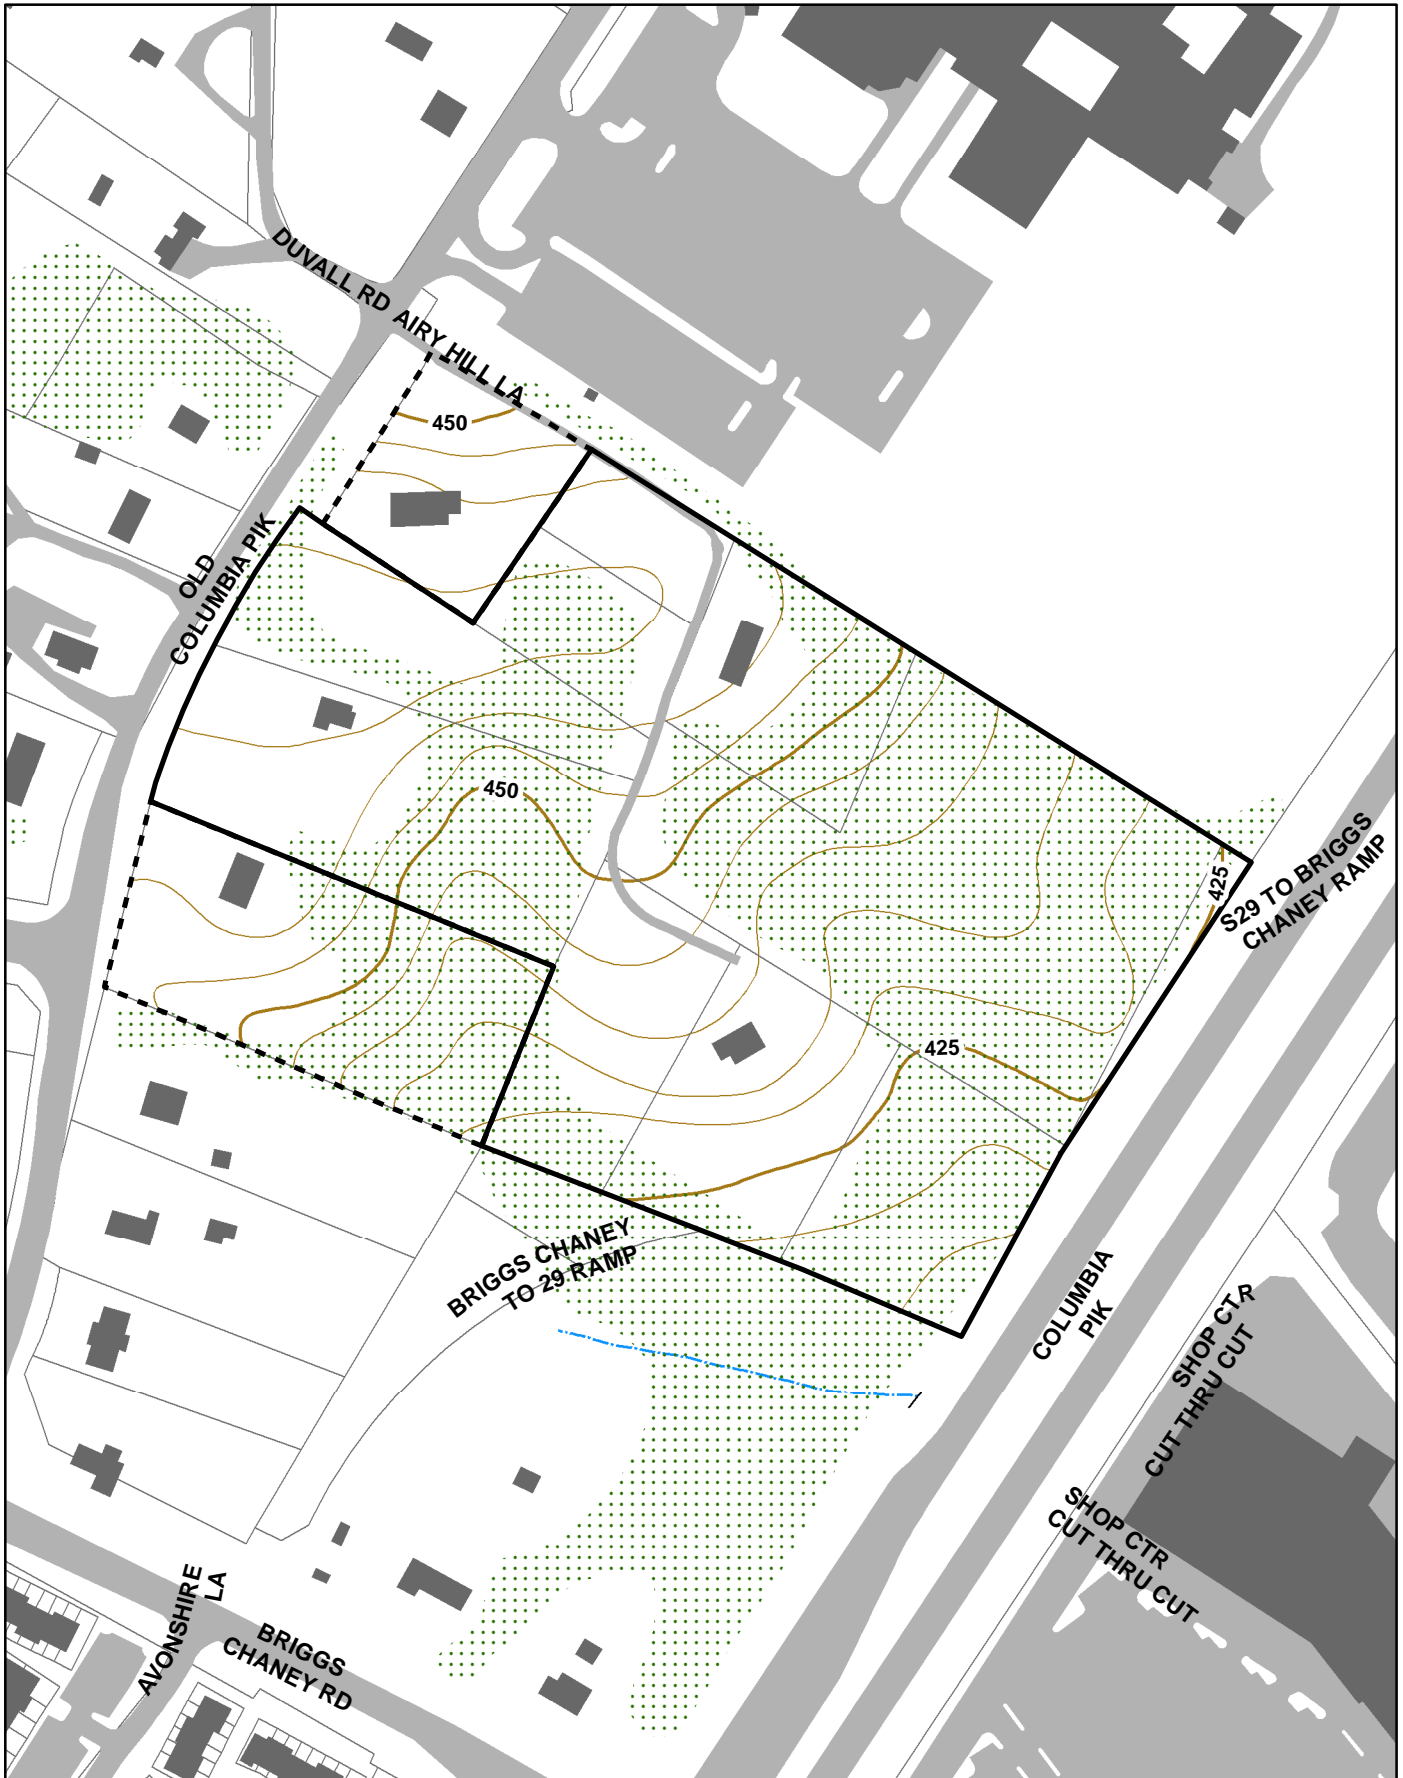

Airy Hill LP

14005 Old Columbia Pike, Burtonsville, MD 20866

MANCPPC  Acreage 12.509
Facility Code E70

Region N
Area OM

Date 06-28-2007