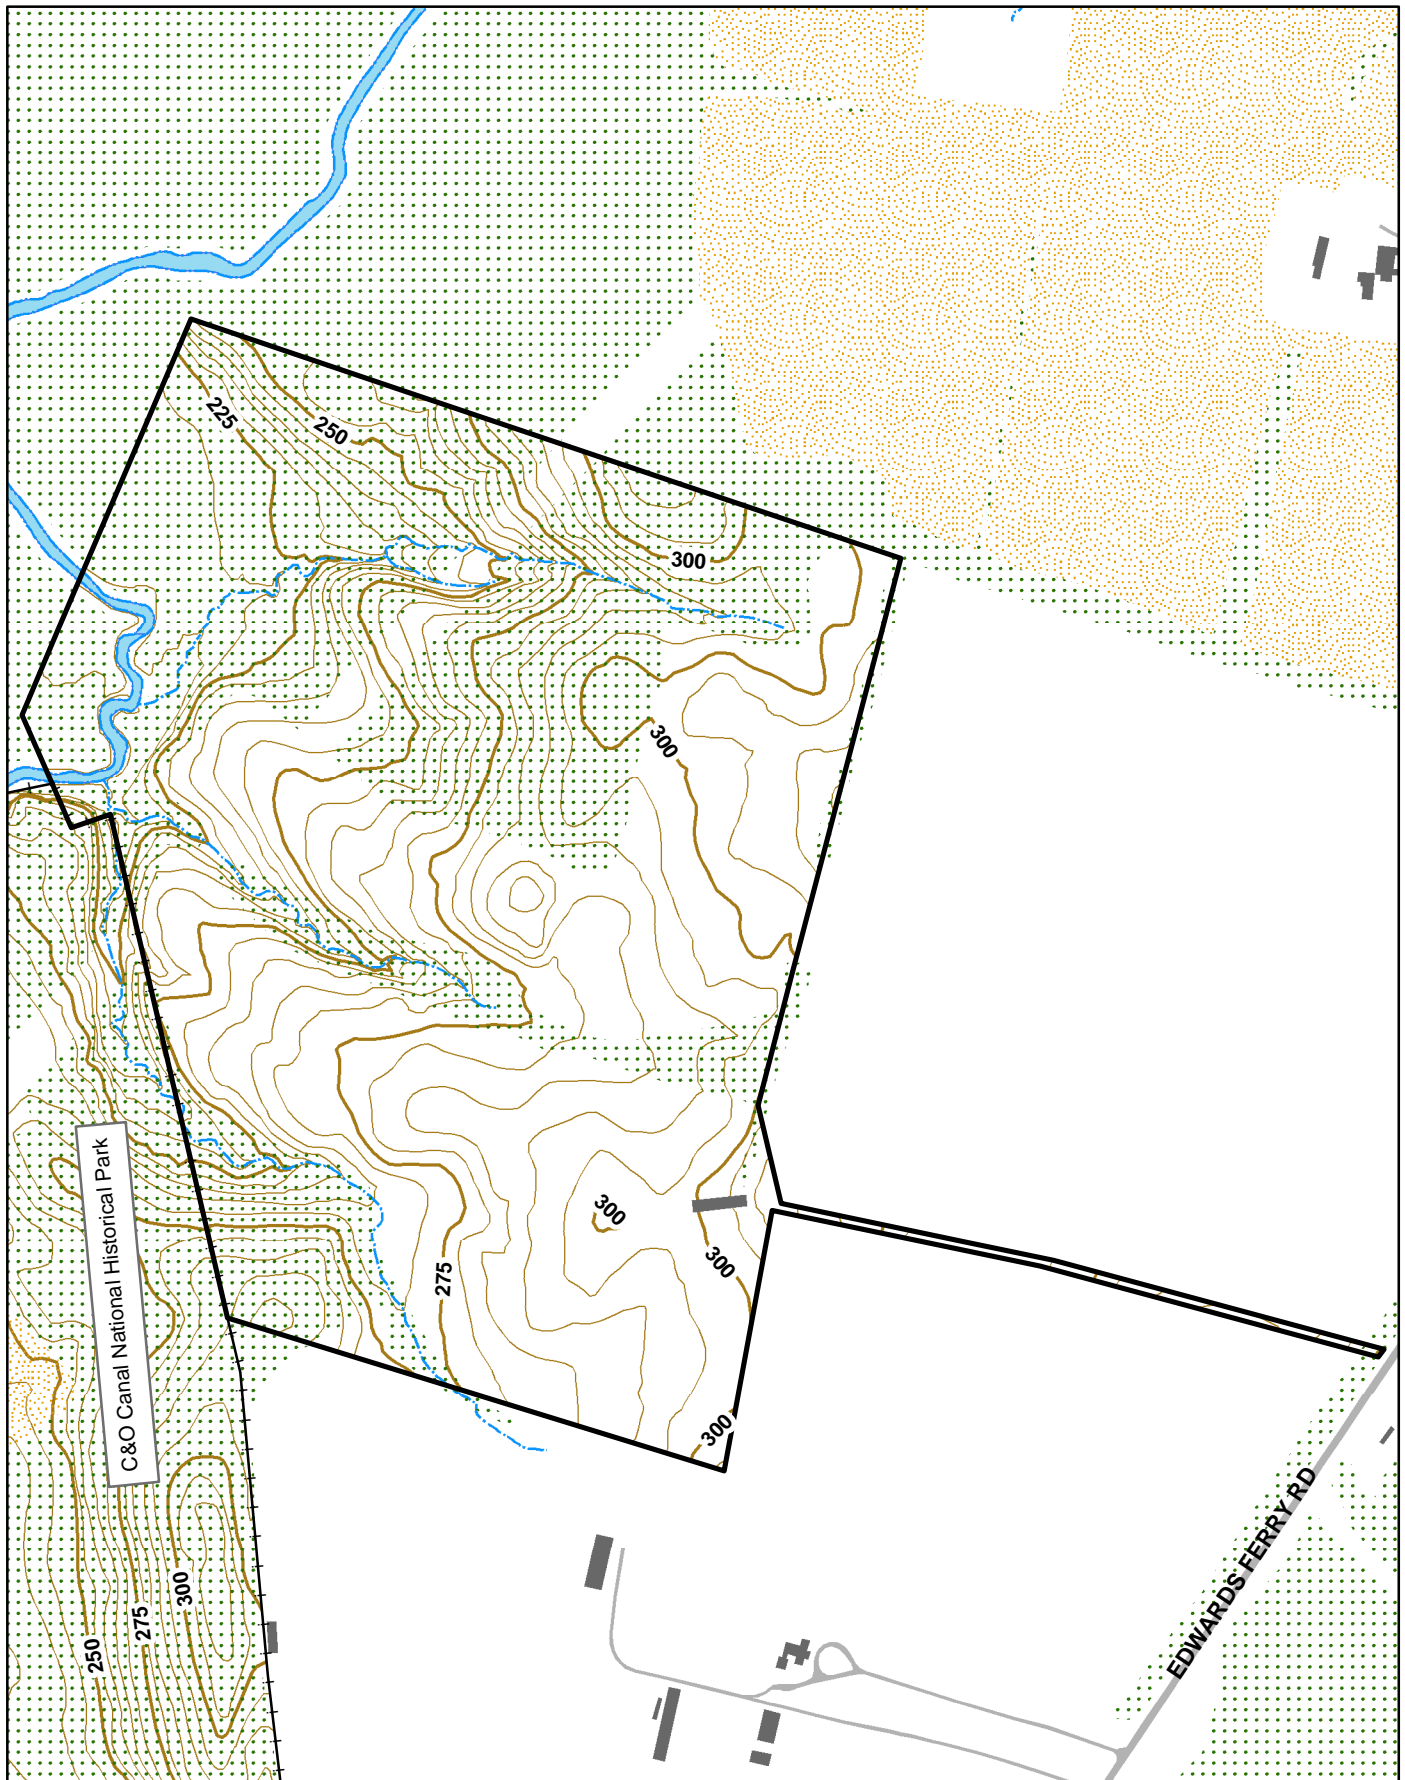

Broad Run SVP

15608 Edwards Ferry Road, Poolesville, MD 20837

MANCPPC  Acreage 103.074
Facility Code P88

Region N
Area BH

Date 05-07-2007