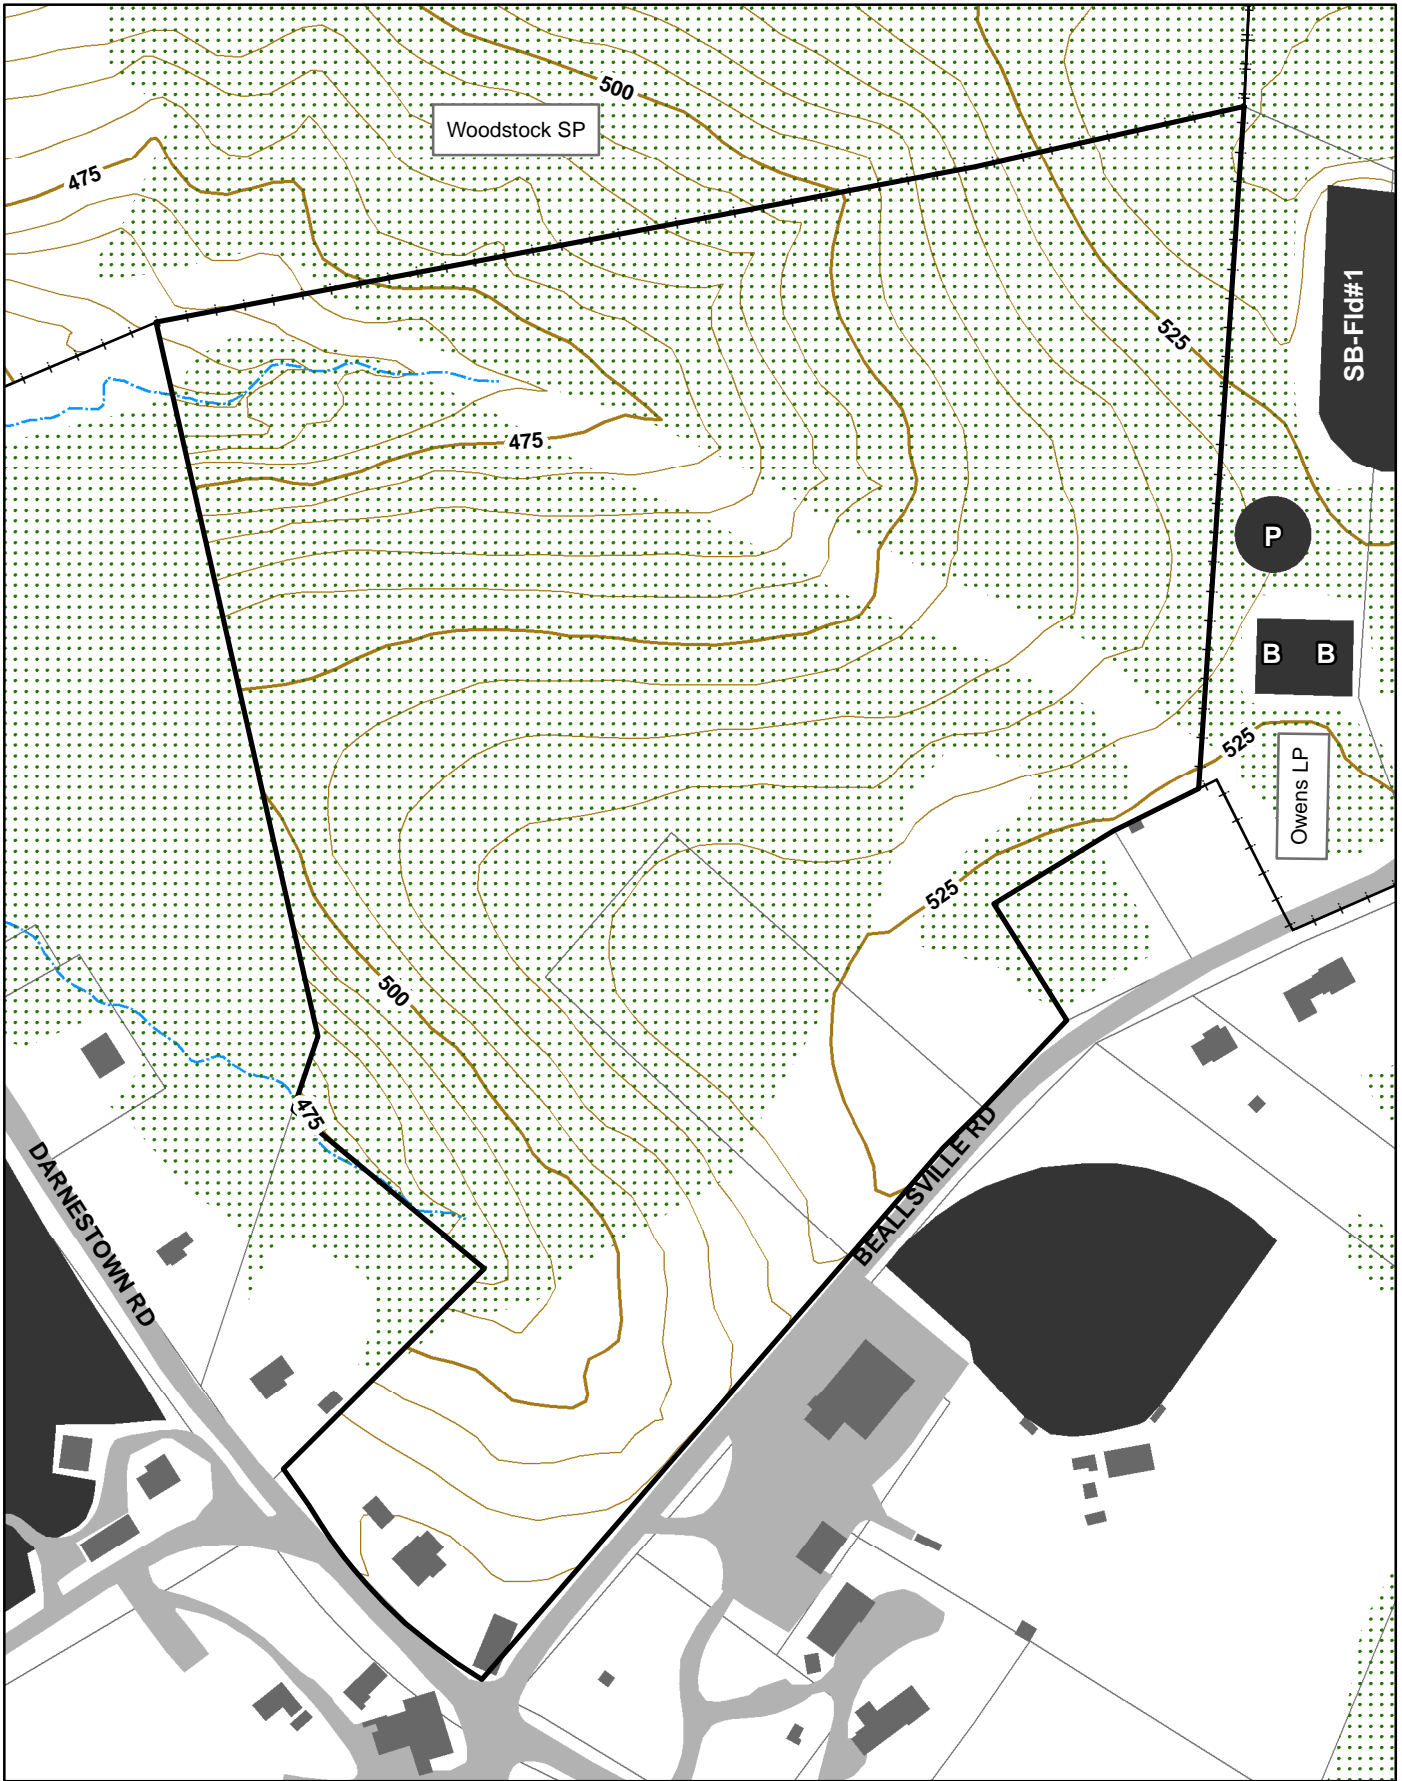

Darby Historical/Cultural Park

19811 DARNESTOWN ROAD, BEALLSVILLE, MD

 Acreage 25.524
Facility Code K09

Region N
Area BH

Date 05-08-2007