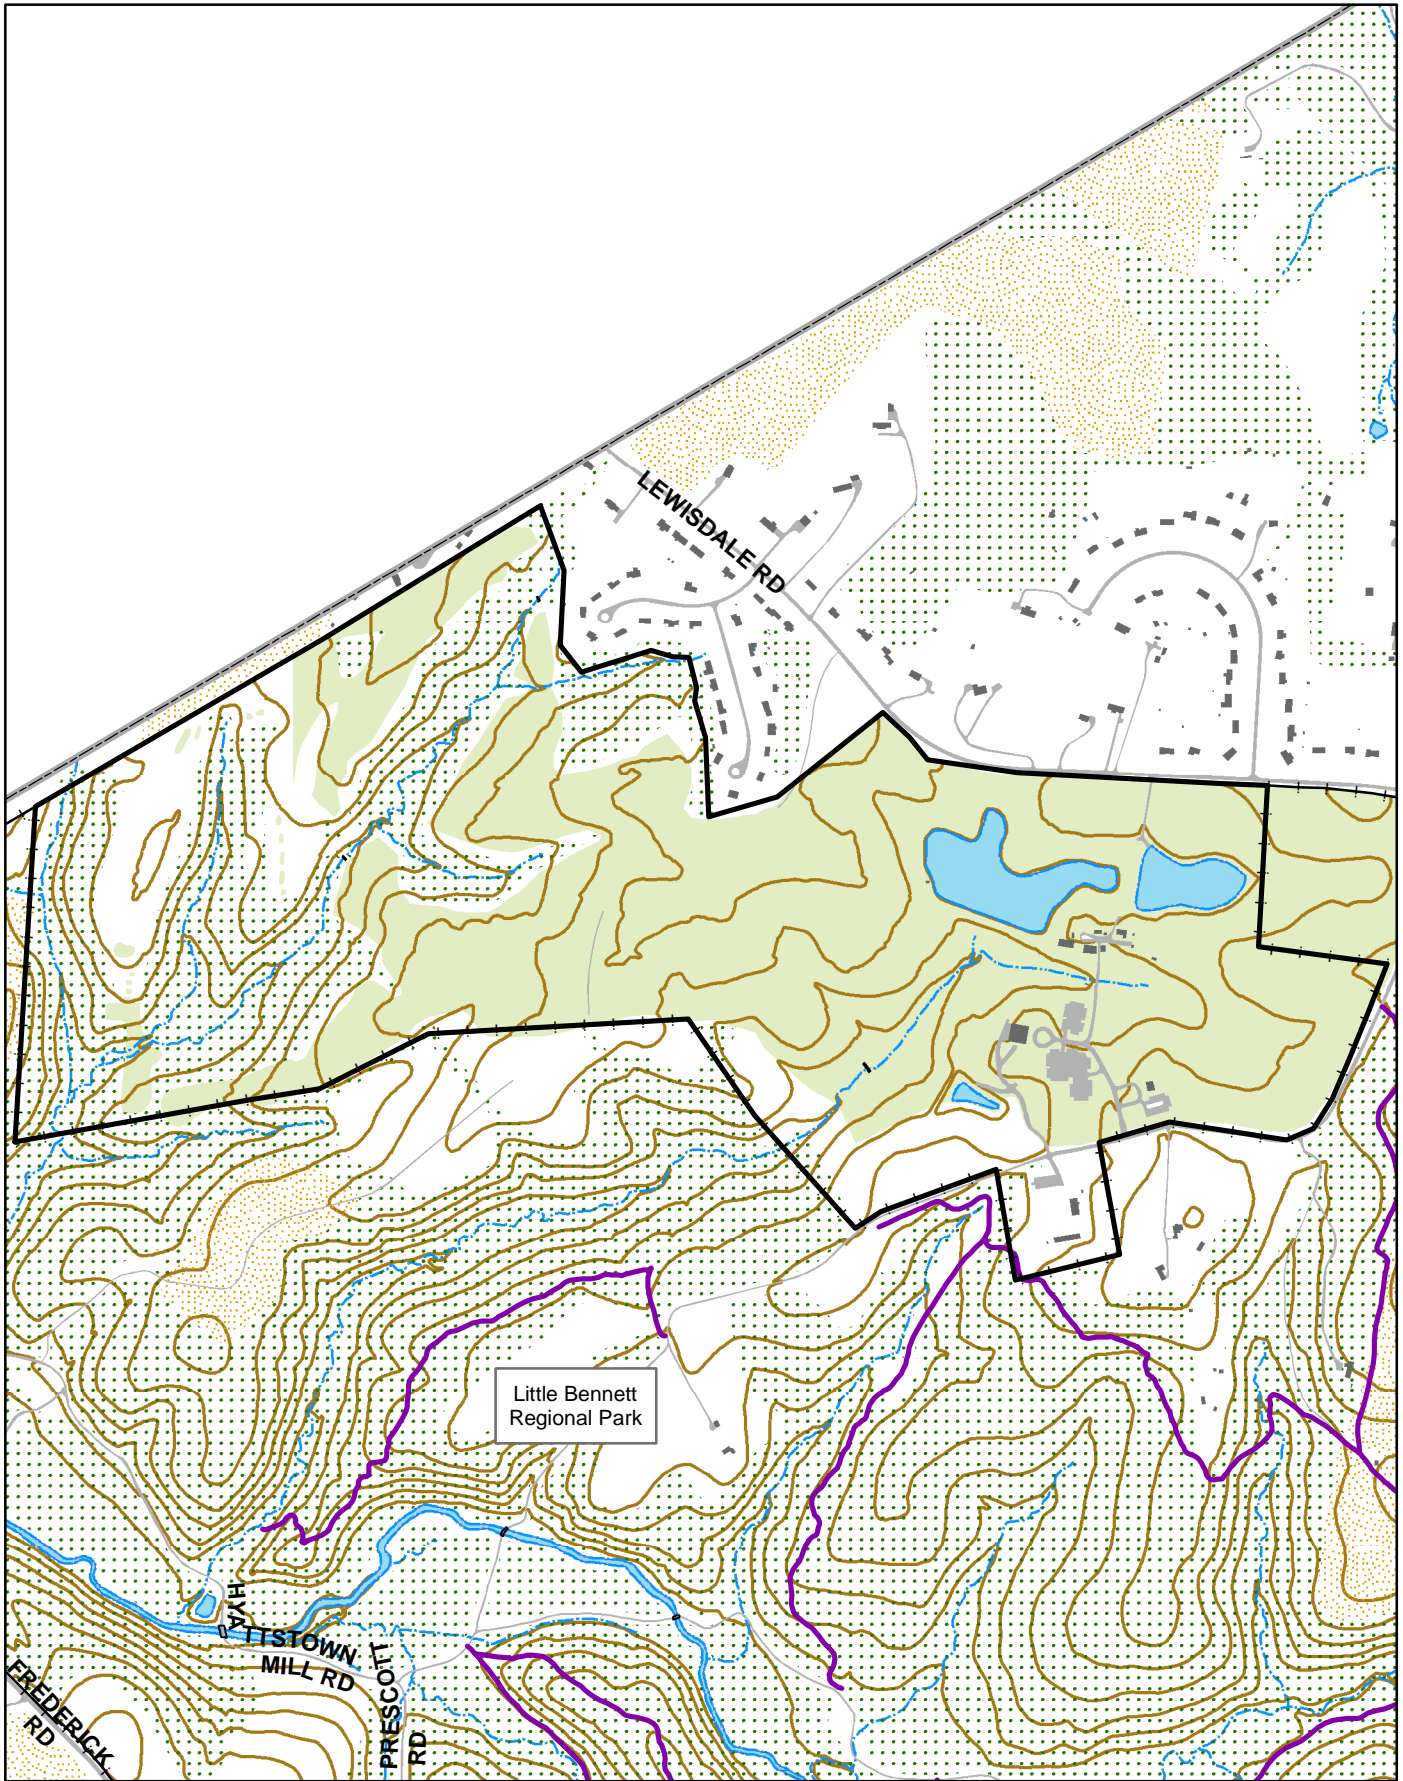

# Little Bennett Golf Course

23701 Frederick Rd., Clarksburg, MD 20871

MANCPPC Acreage 532.329  
Facility Code G06

Region N  
Area LB

Date 05-16-2007