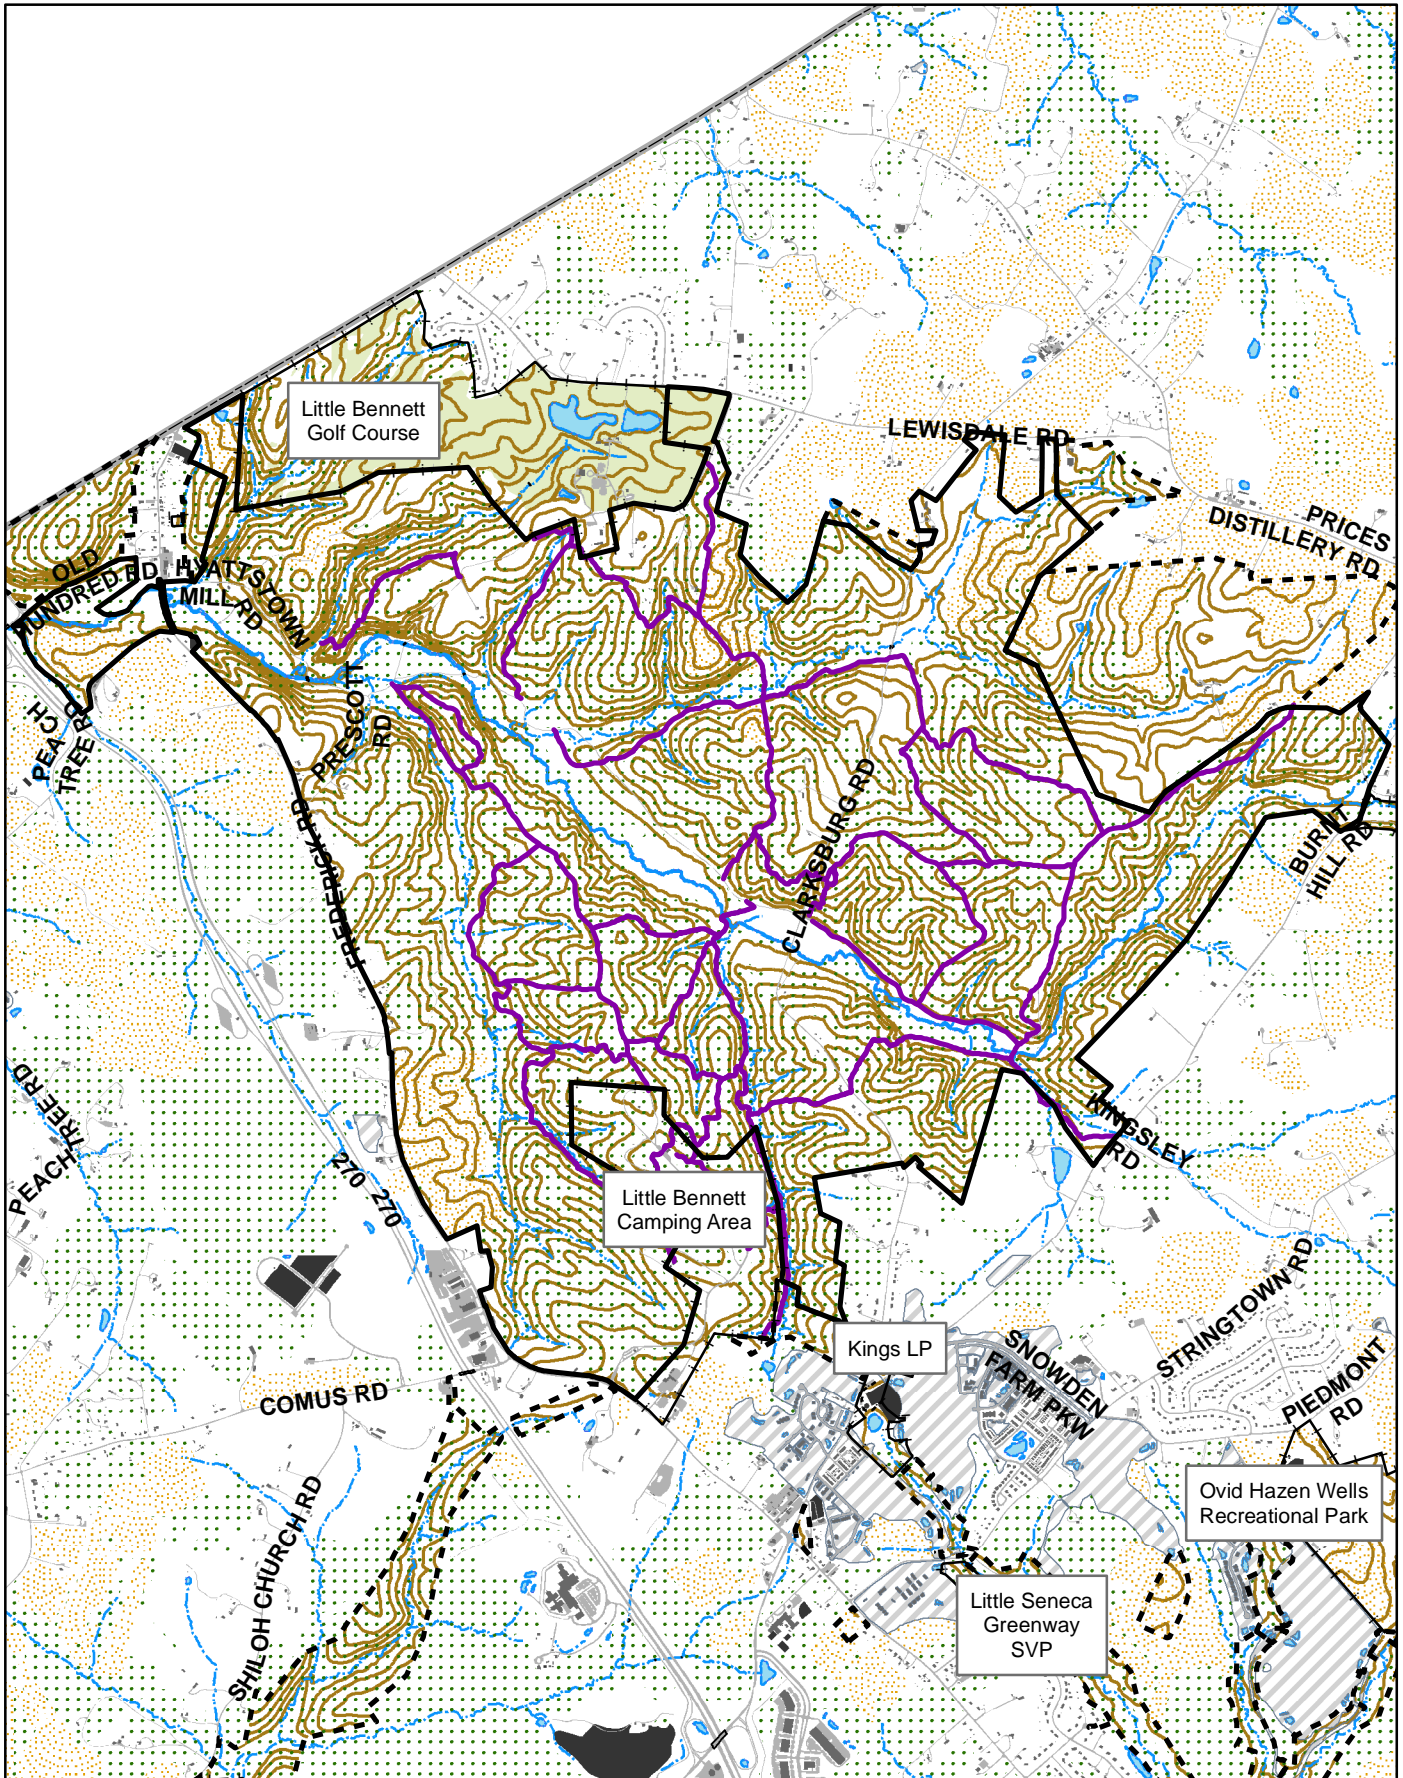

Little Bennett Regional Park

23701 Frederick Rd., Clarksburg, MD 20871

MANCPPC Acreage 2957.708
Facility Code G06

Region N
Area LB

Date 05-16-2007