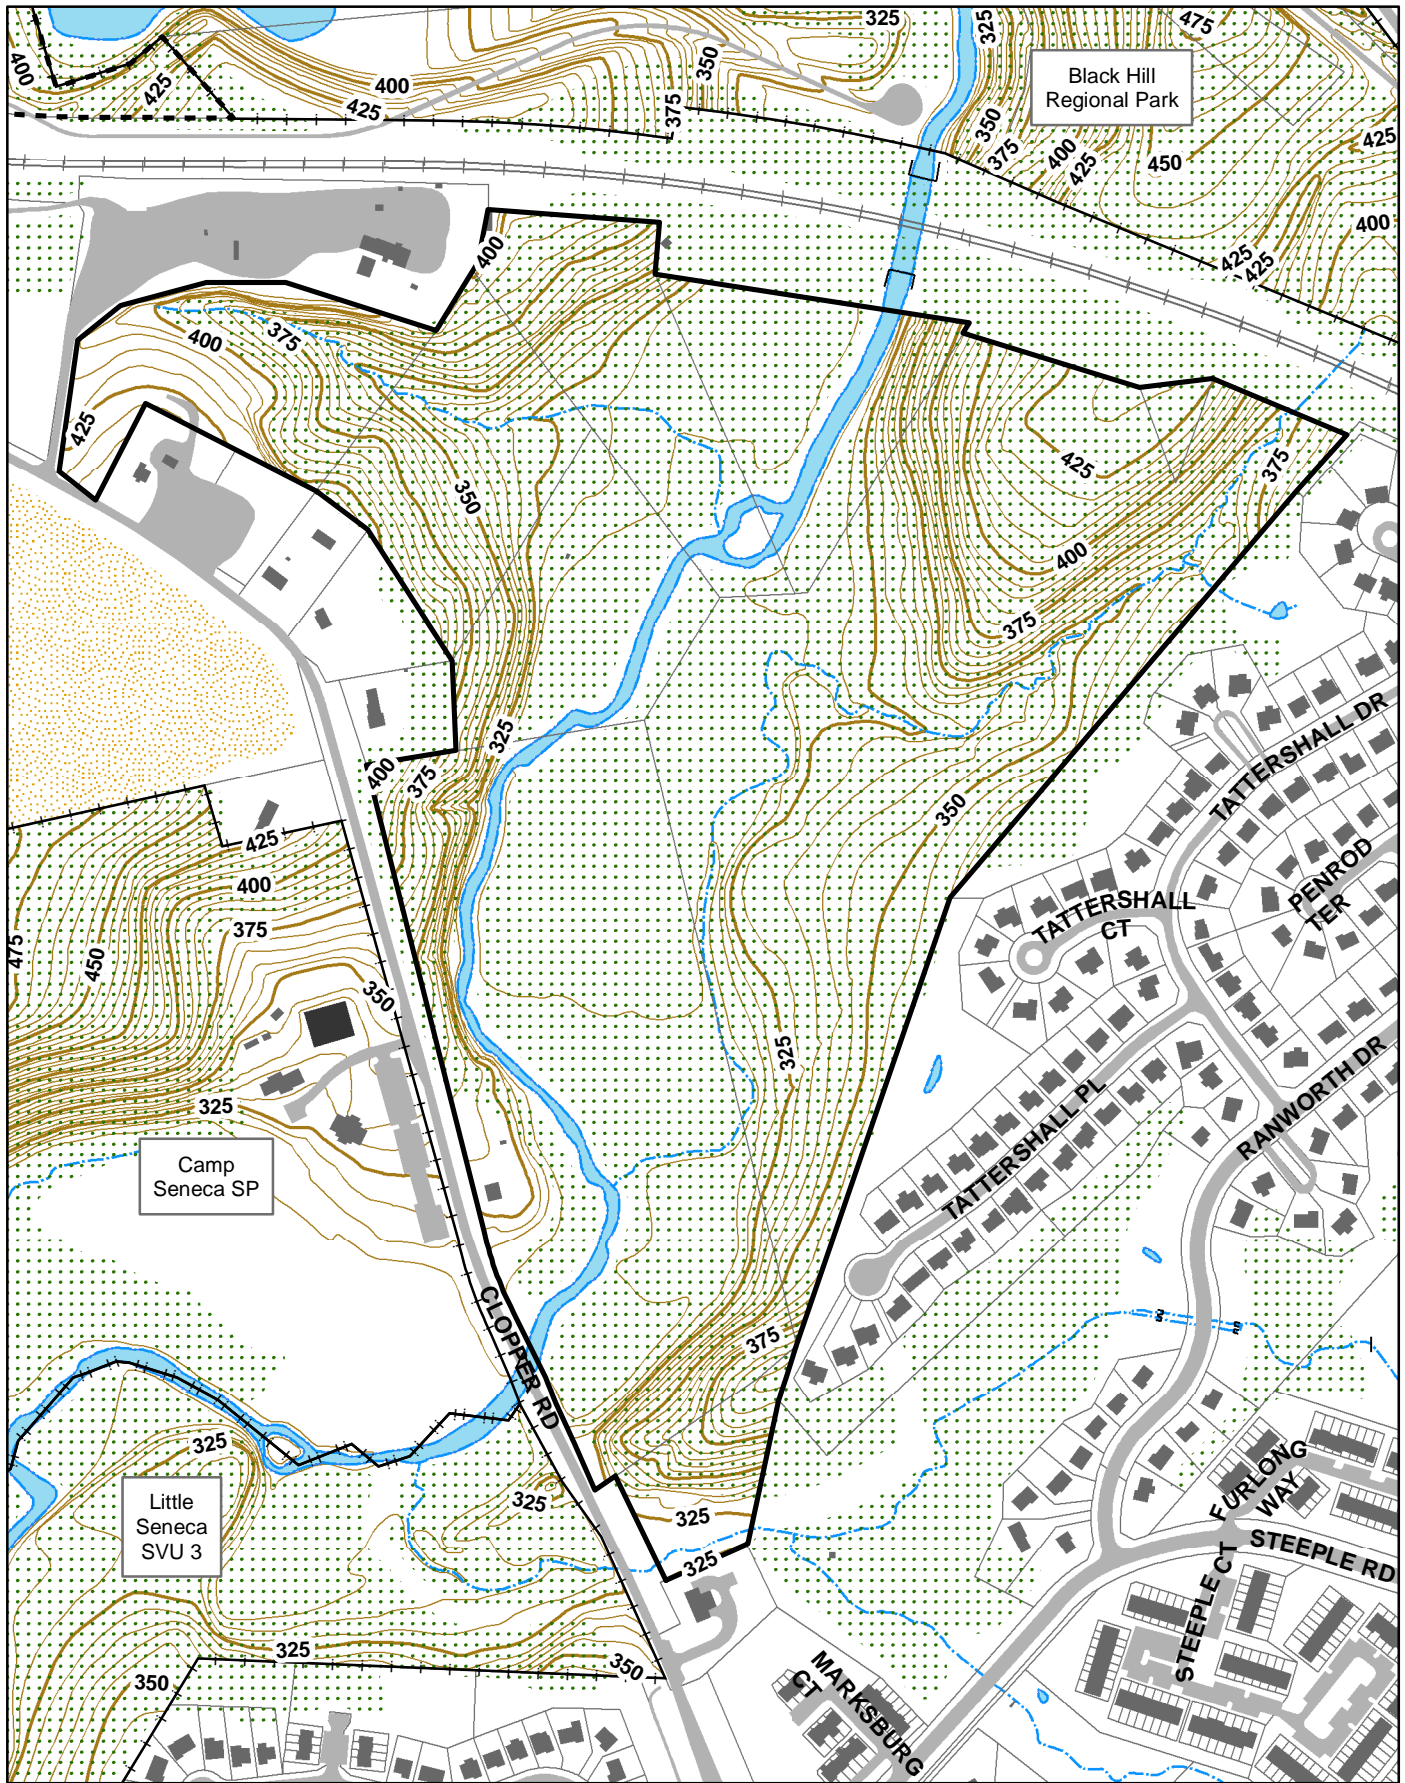

# Little Seneca SVU 4

Clopper Rd. North to B&O R.R., Germantown, MD 20841

MANCPPC  Acreage 92.716  
Facility Code P22

Region N  
Area BH

Date 05-16-2007