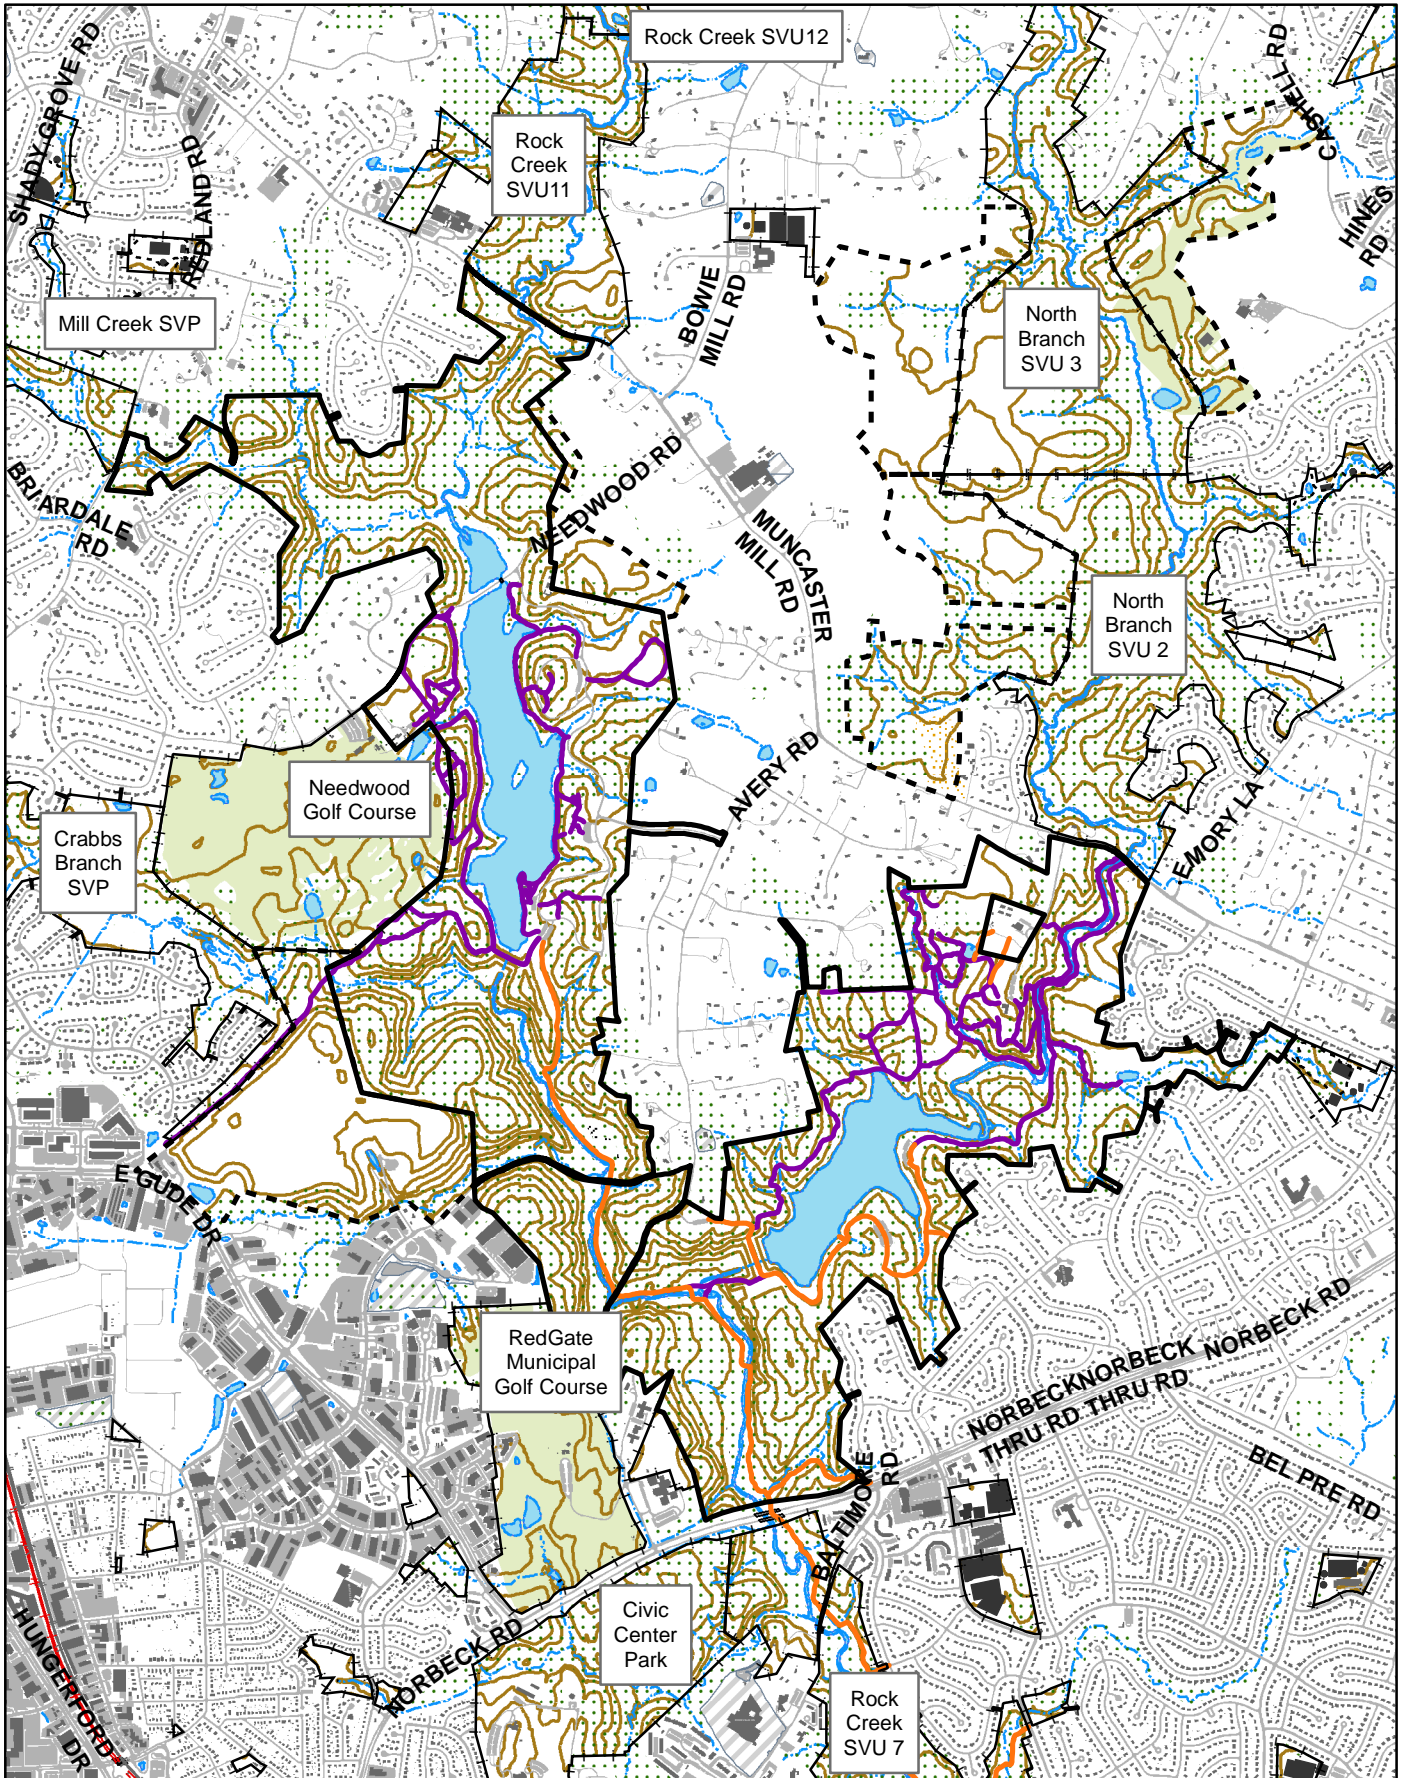

Rock Creek Regional Park

Muncaster Mill Road & Avery Road, Rockville, MD 20855

MANCPPC  Acreage 1504.969
 Facility Code G10

Region N
 Area RC

Date 06-27-2007