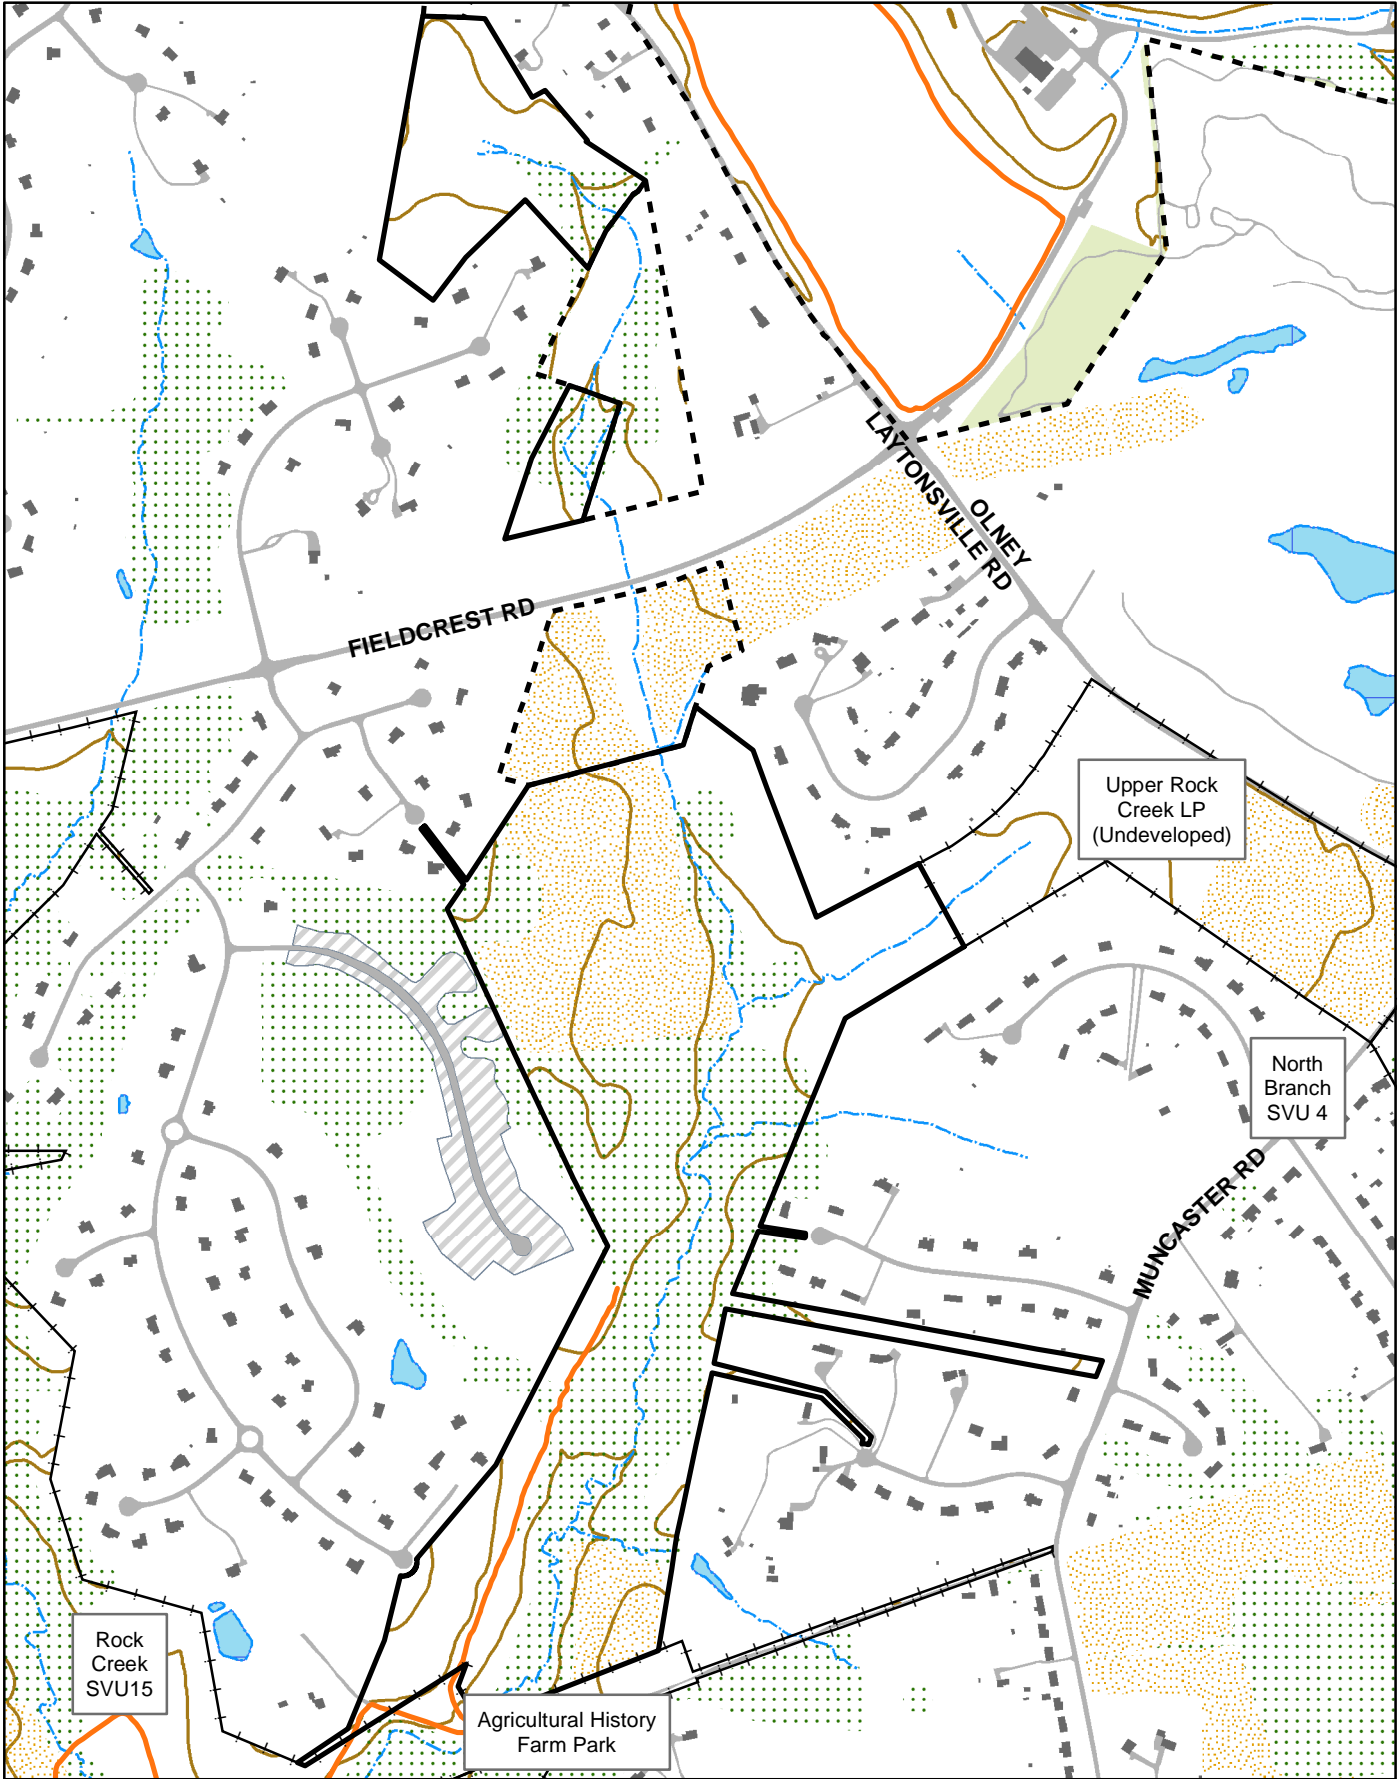

Rock Creek SVU16

From Rock Creek Pk., N. to Rt. 108, Fairhill, MD 20882

MANCPPC  Acreage 121.242
Facility Code P56

Region N
Area RC

Date 07-03-2007 
1" = 800'