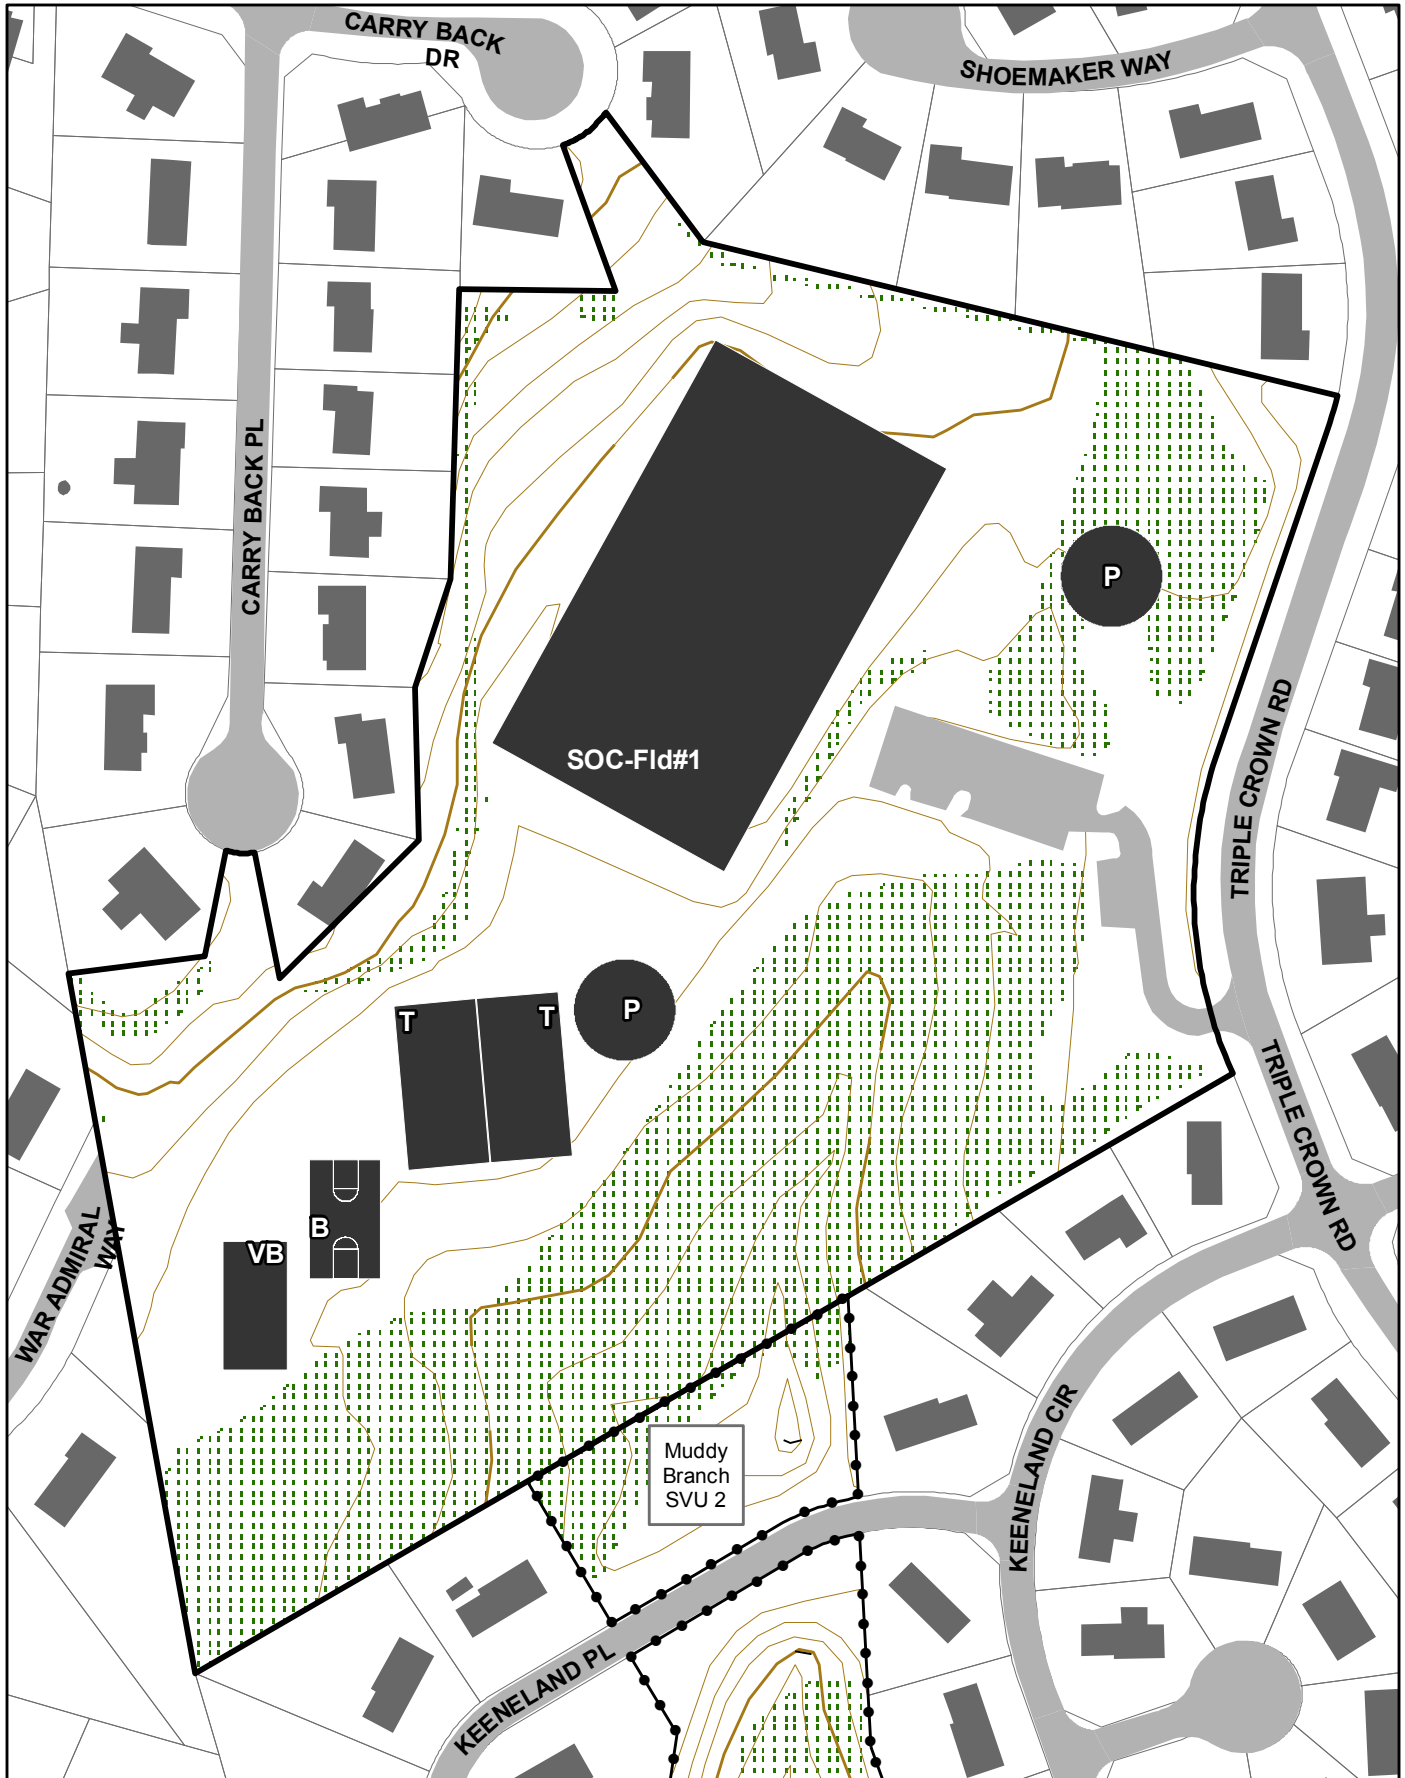

Aberdeen LP

12230 Triple Crown Road, North Potomac, MD 20878

MANCPC  Acreage 14.5
Facility Code E24

Region N
Area SG

Date 11-16-2011