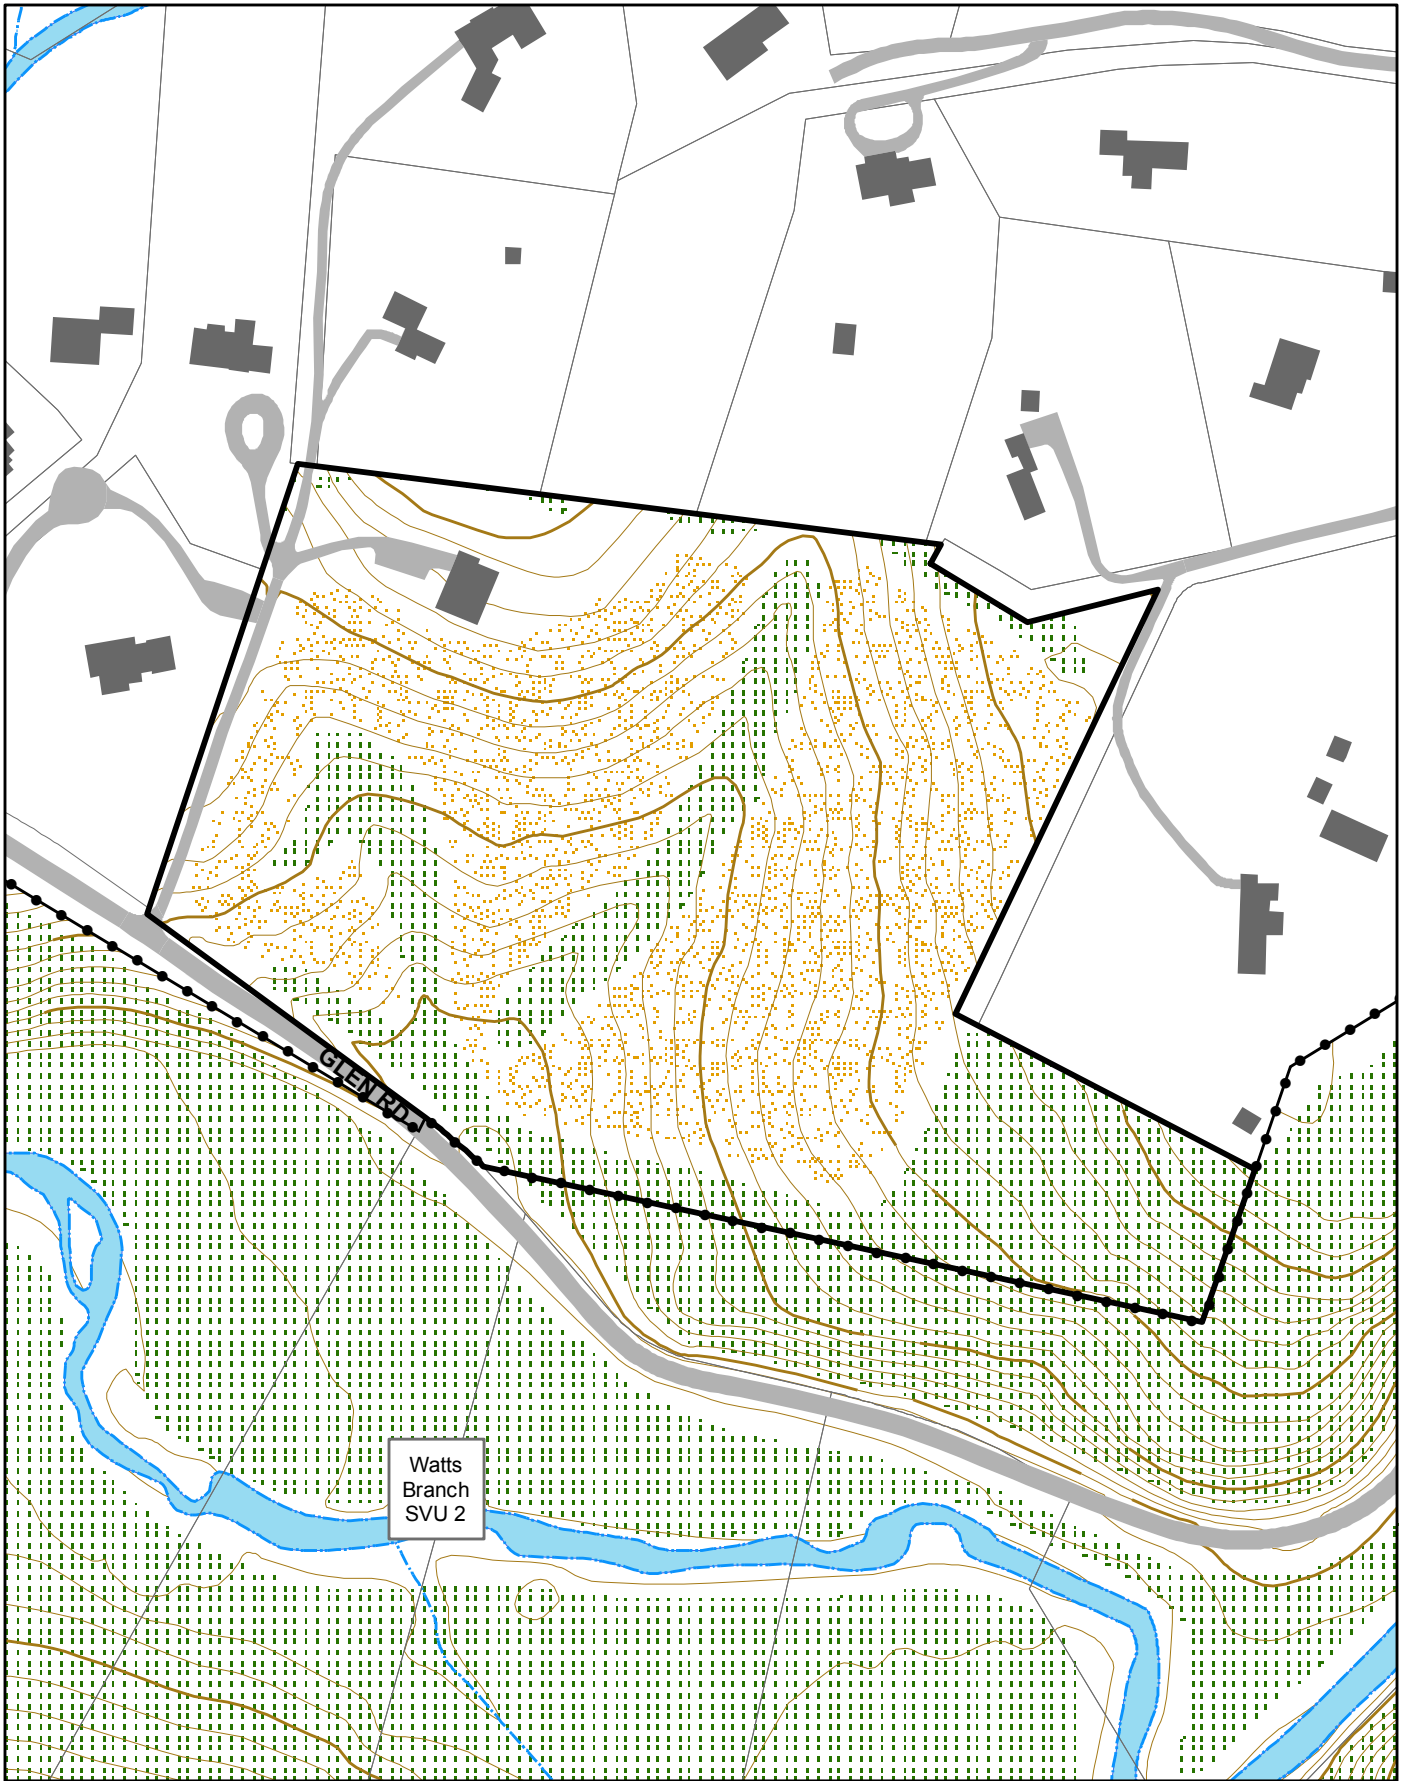

Adventure CP

10801 Glen Road, Potomac, MD 20854

MANCPFC
Acreage 14.58
Facility Code S01

Region S
Area CJ

Date 11-16-2011