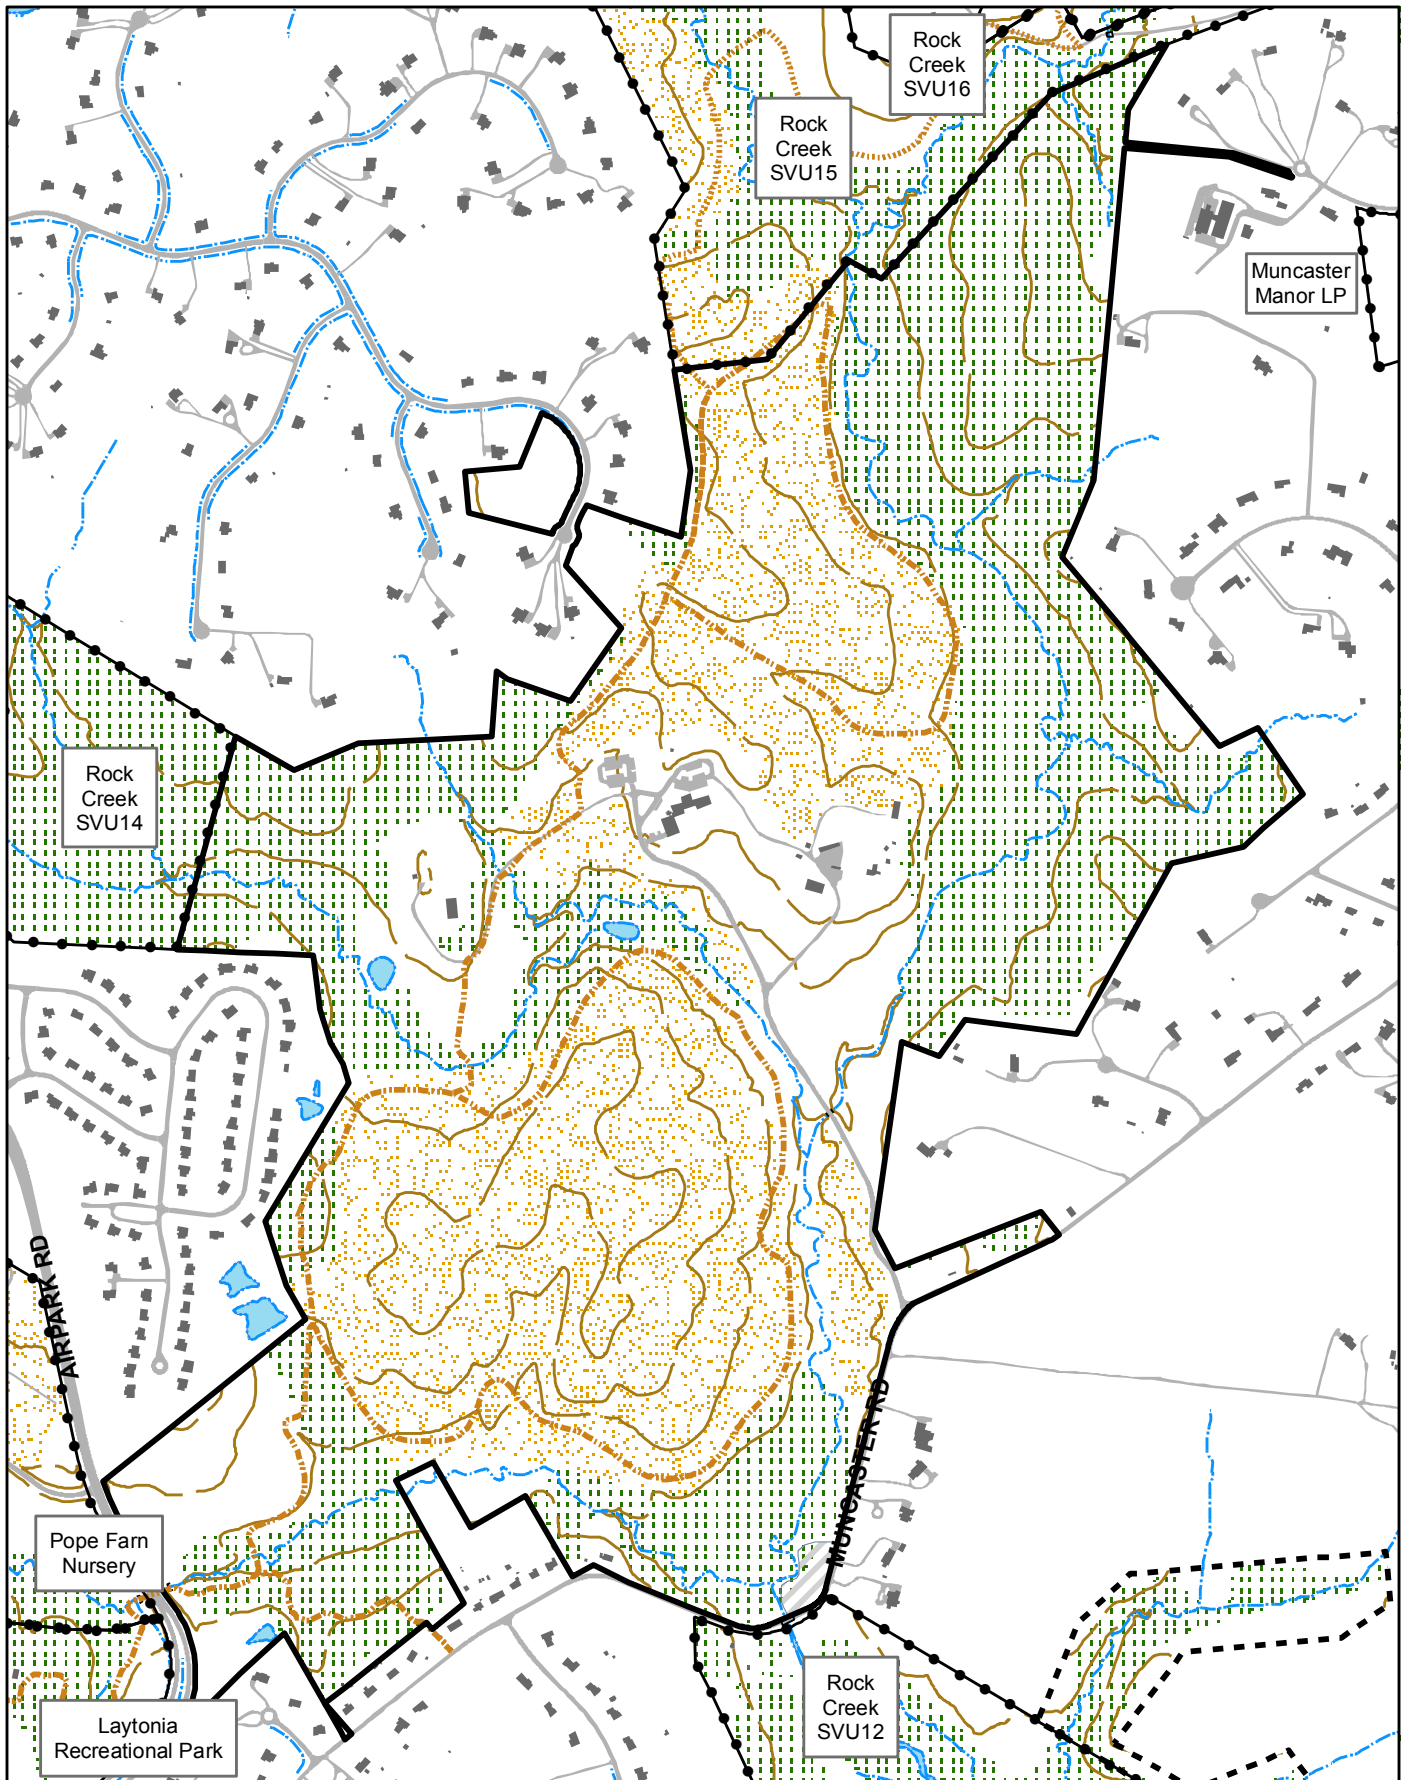

Agricultural History Farm Park

18400 Muncaster Road, Redland, MD 20855

MANCPFC
Acreage 454.67
Facility Code K01

Region N
Area RC

Date 11-16-2011